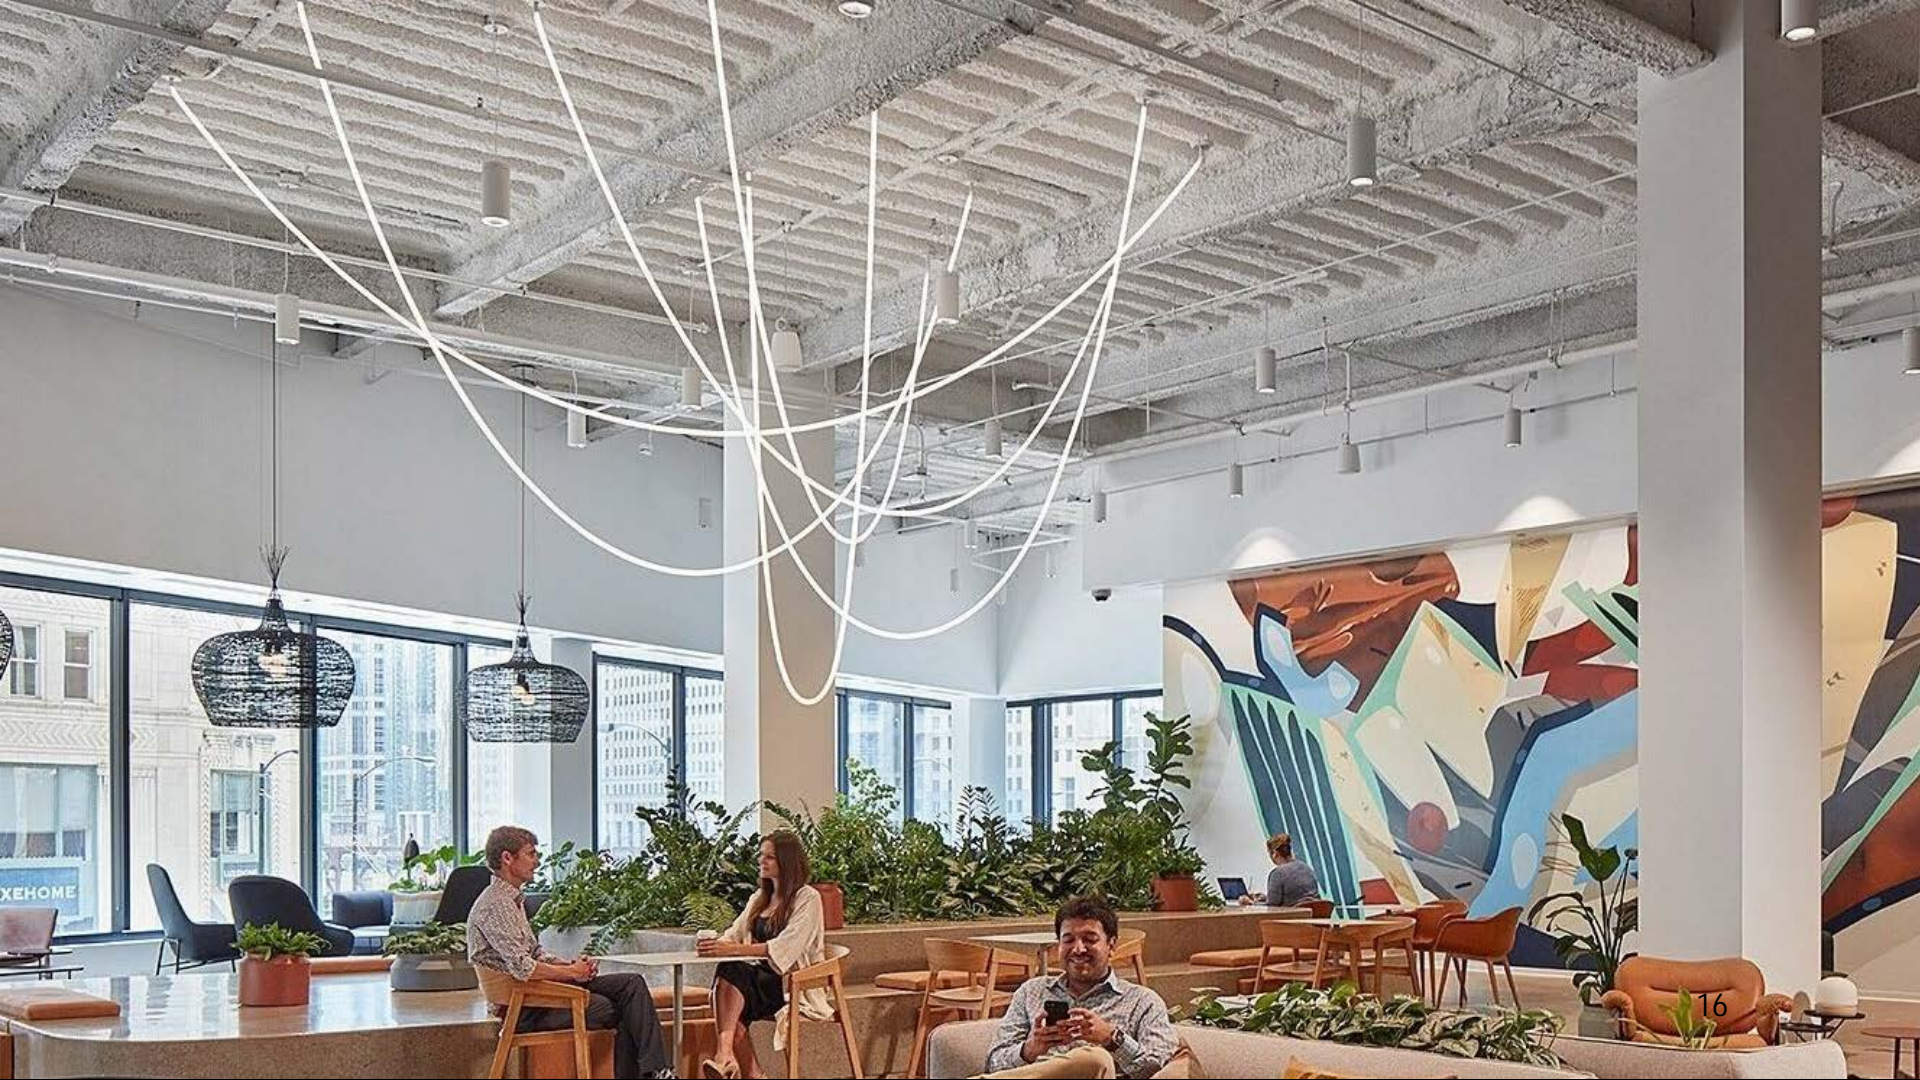

joint circle

free style

free style

- Installation

Installation Manual

Vertical lifting accessories

V1.0

Slide-on ceiling