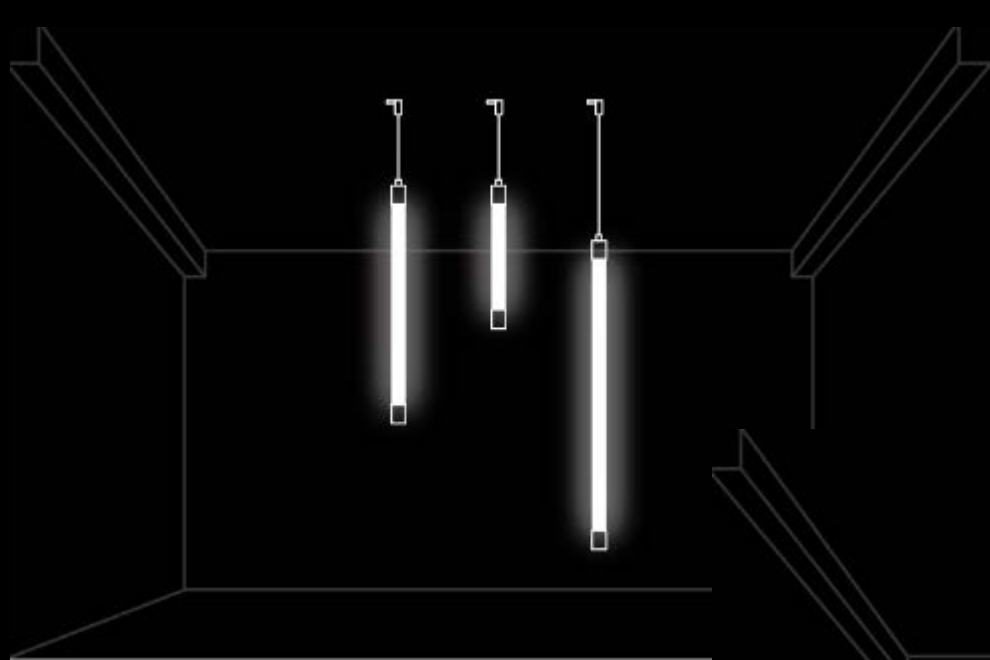

360° Neon Tube Light Introduction

- Office
- Commercial place
- Residential Design
- Art Decoration
- Free Design.....

■ Size Options

- Options for the wires

Application

Pendant

Dual mounted

Surface mounted

joint circle

free style

free style

- Installation

Installation Manual

Vertical lifting accessories

V1.0

Slide-on ceiling

Screw-in ceiling

Please read this manual carefully before installation and use, and use it as the primary tool.
Please keep it after reading and maintaining this manual in that all parts of this product are clear in all use time.

Installation Manual

Vertical ceiling accessories

V1.0

Slide-on ceiling

Screw-in ceiling

Please read this manual carefully before installation and use, and use it as the primary tool.
Please keep it after reading and maintaining this manual in that all parts of this product are clear in all use time.