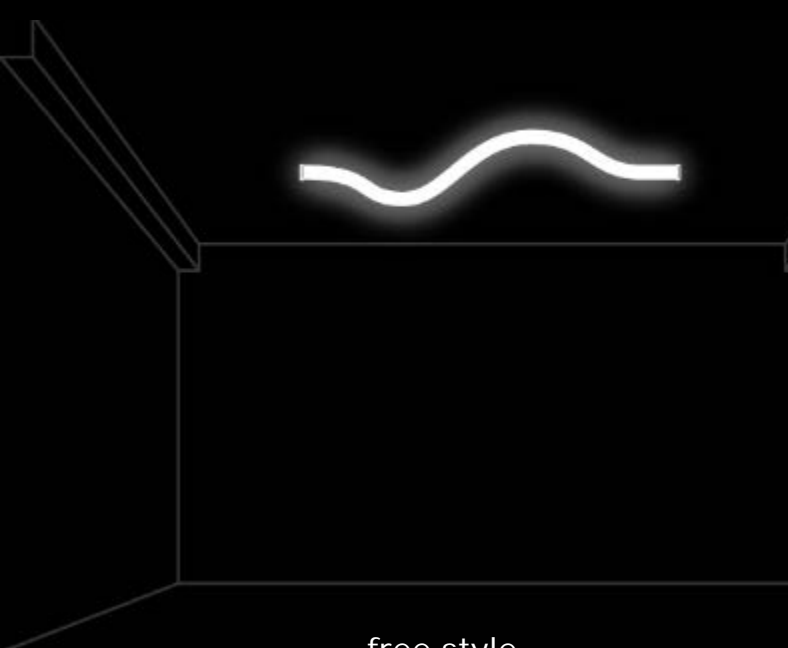

360° Neon Tube Light Introduction

- Office
- Commercial place
- Residential Design
- Art Decoration
- Free Design.....

■ Size Options

- Options for the wires

Application

Pendant

Dual mounted

Surface mounted

joint circle

free style

free style

- Installation

Installation Manual

Vertical lifting accessories

V1.0

Slide-on ceiling