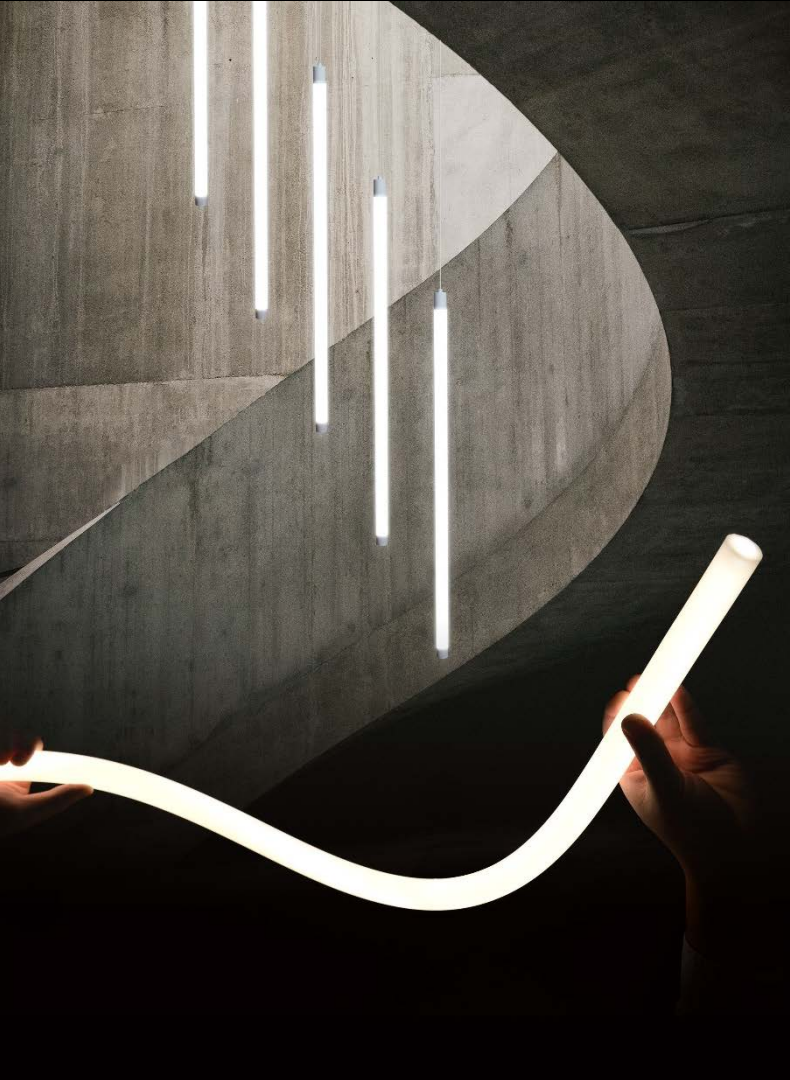

360° Neon Tube Light Introduction

- Office
- Commercial place
- Residential Design
- Art Decoration
- Free Design.....

■ Size Options

- Options for the wires

Application

Pendant

Dual mounted

Surface mounted

joint circle

free style

free style

- Installation

Installation Manual

Vertical lifting accessories

V1.0

Slide-on ceiling