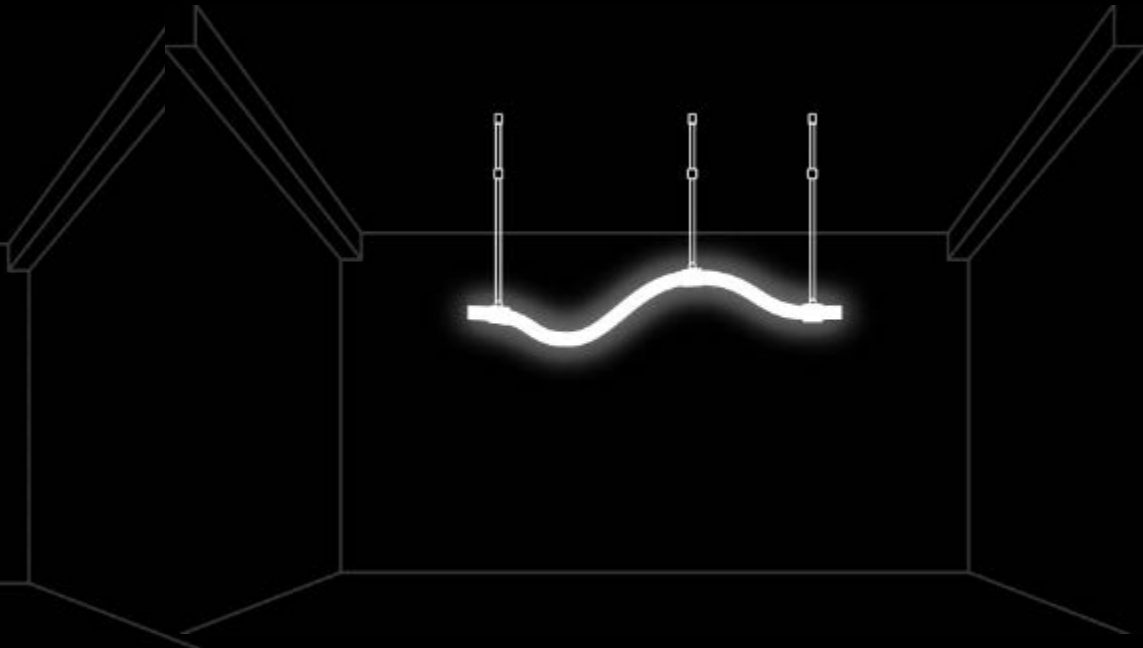

360° Neon Tube Light Introduction

- Office
- Commercial place
- Residential Design
- Art Decoration
- Free Design.....

■ Size Options

- Options for the wires

Application

Pendant

Dual mounted

Surface mounted

joint circle

free style

free style

- Installation

Installation Manual

Vertical lifting accessories

V1.0

Slide-on ceiling

Installation Manual

Vertical ceiling accessories

V1.0

Slide-on ceiling

Screw-in ceiling

Please read this manual carefully before installation and use, and use it as the primary tool.
Please keep it after reading and maintaining this manual in that all parts of this product are clear in all use time.