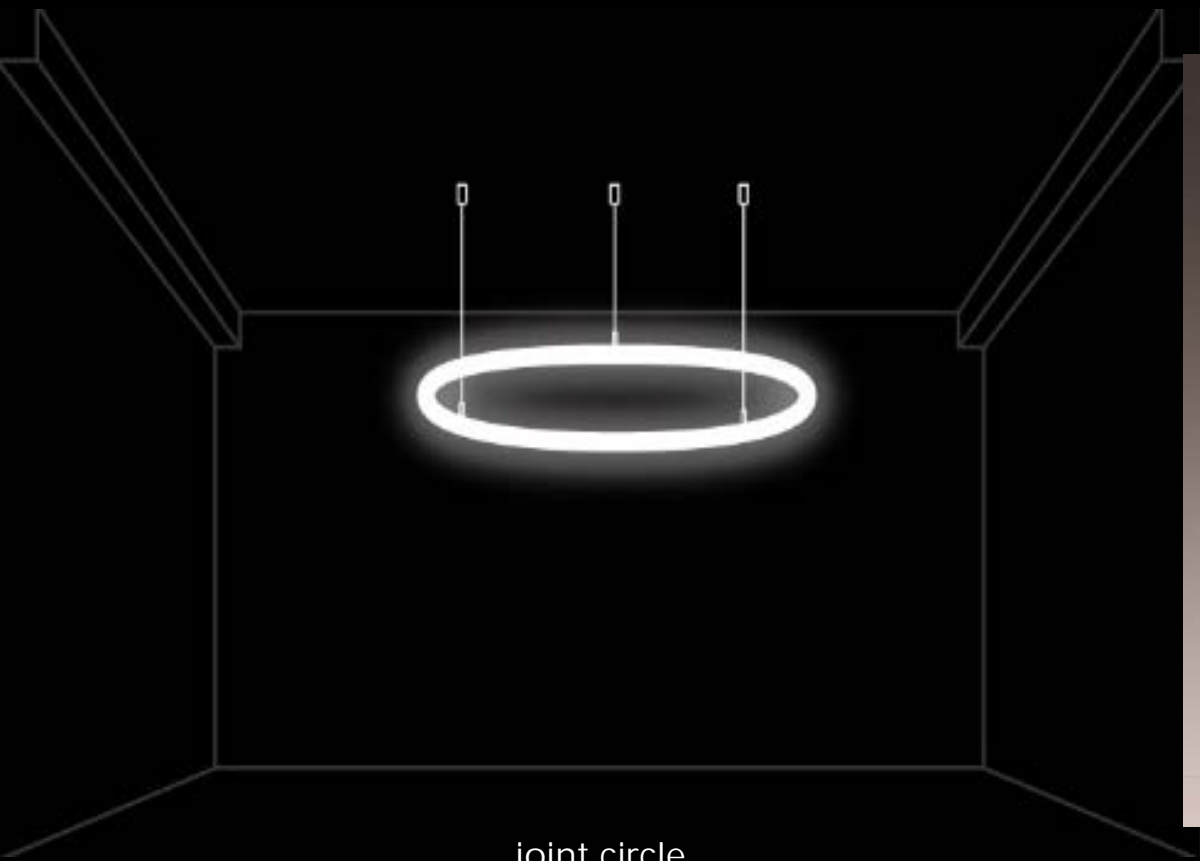

360° Neon Tube Light Introduction

- Office
- Commercial place
- Residential Design
- Art Decoration
- Free Design.....

■ Size Options

- Options for the wires

Application

Pendant

Dual mounted

Surface mounted

joint circle

free style

free style

- Installation

Installation Manual

Vertical lifting accessories

V1.0

Slide-on ceiling

Installation Manual

Vertical ceiling accessories

V1.0

Slide-on ceiling

Screw-in ceiling

Please read this manual carefully before installation and use, and use it as the primary tool.
Please keep it after reading and maintaining this manual in that all parts of this product are clear in all use time.