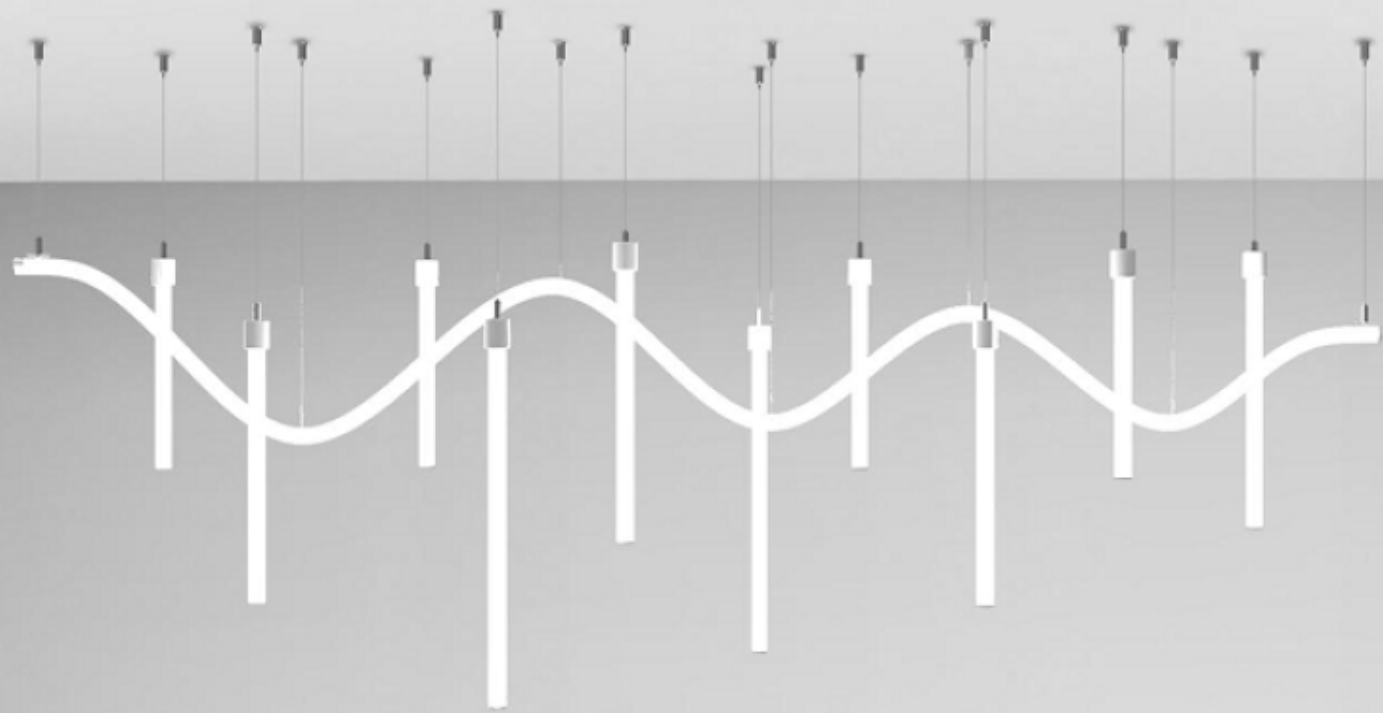

360° Neon Tube Light Introduction

- Office
- Commercial place
- Residential Design
- Art Decoration
- Free Design.....

■ Size Options

- Options for the wires

Application

Pendant

Dual mounted

Surface mounted

joint circle

free style

free style

- Installation

Installation Manual

Vertical lifting accessories

V1.0

Slide-on ceiling