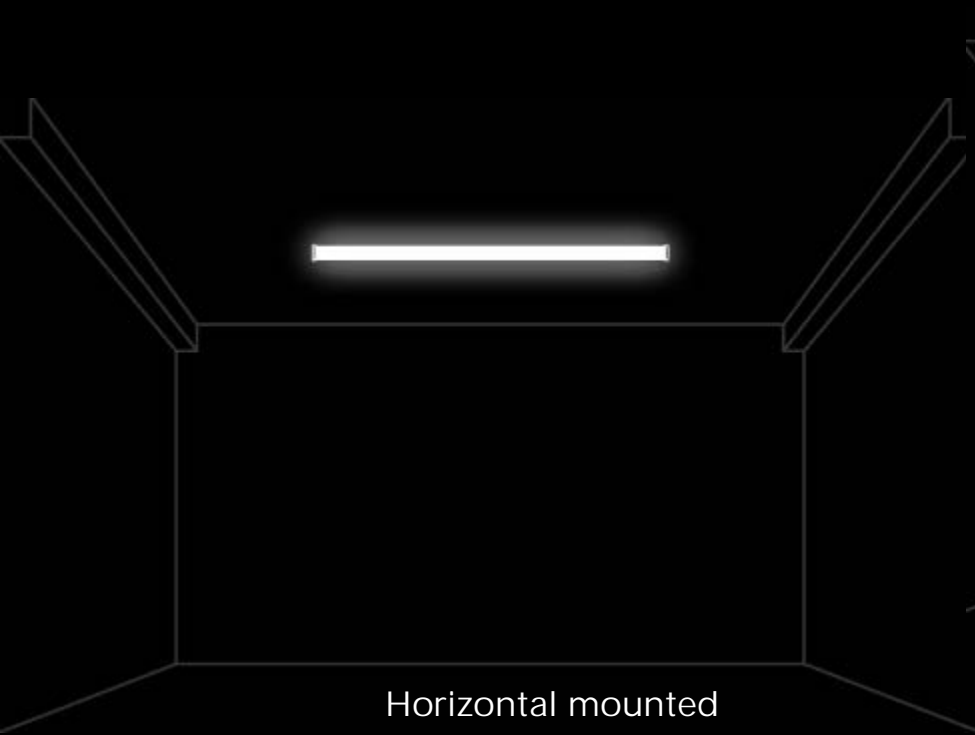

360° Neon Tube Light Introduction

- Office
- Commercial place
- Residential Design
- Art Decoration
- Free Design.....

■ Size Options

- Options for the wires

Application

Pendant

Dual mounted

Surface mounted

joint circle

free style

free style

- Installation

Installation Manual

Vertical lifting accessories

V1.0

Slide-on ceiling