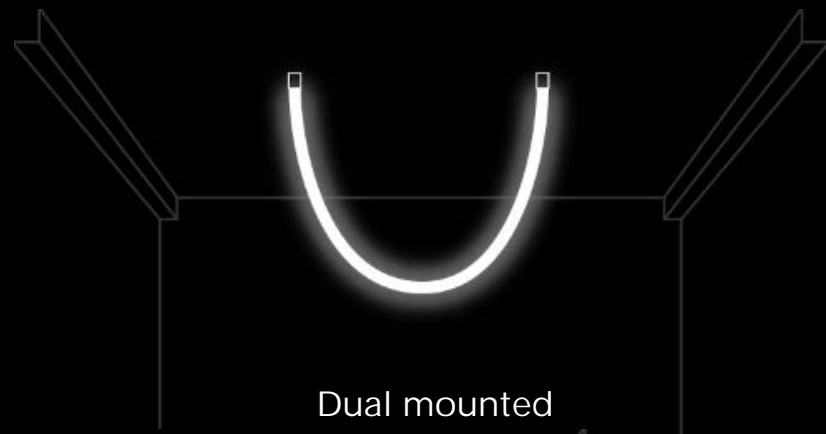

360° Neon Tube Light Introduction

- Office
- Commercial place
- Residential Design
- Art Decoration
- Free Design.....

■ Size Options

- Options for the wires

Application

Pendant

Dual mounted

Surface mounted

joint circle

free style

free style

- Installation

Installation Manual

Vertical lifting accessories

V1.0

Slide-on ceiling