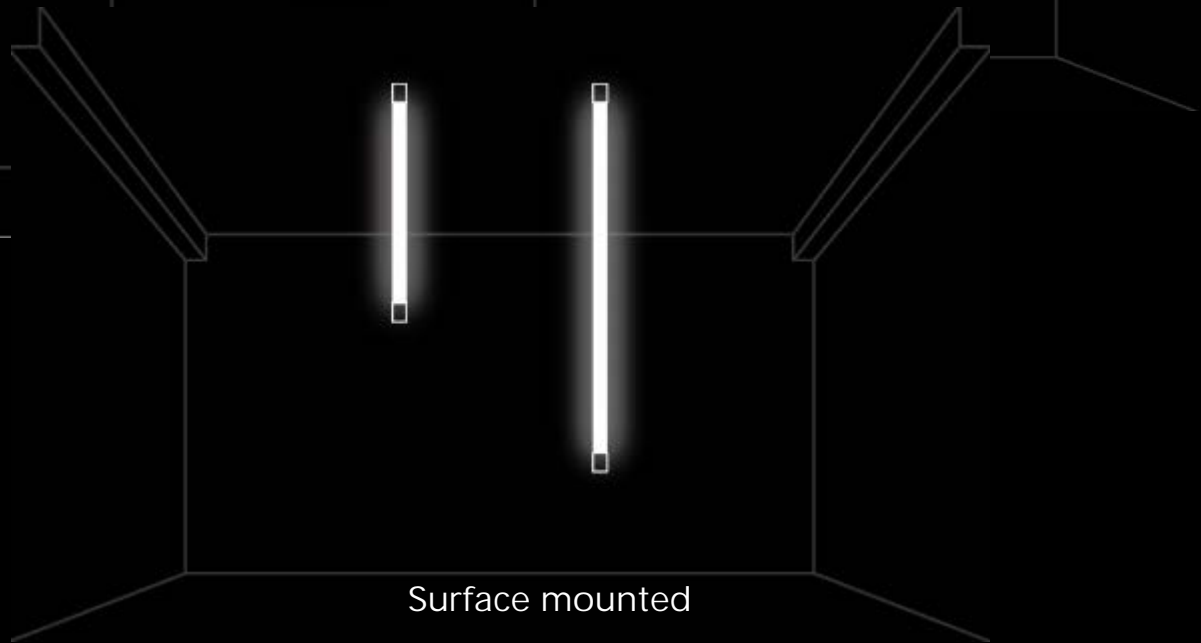

360° Neon Tube Light Introduction

- Office
- Commercial place
- Residential Design
- Art Decoration
- Free Design.....

■ Size Options

- Options for the wires

Application

Pendant

Dual mounted

Surface mounted

joint circle

free style

free style

- Installation

Installation Manual

Vertical lifting accessories

V1.0

Slide-on ceiling