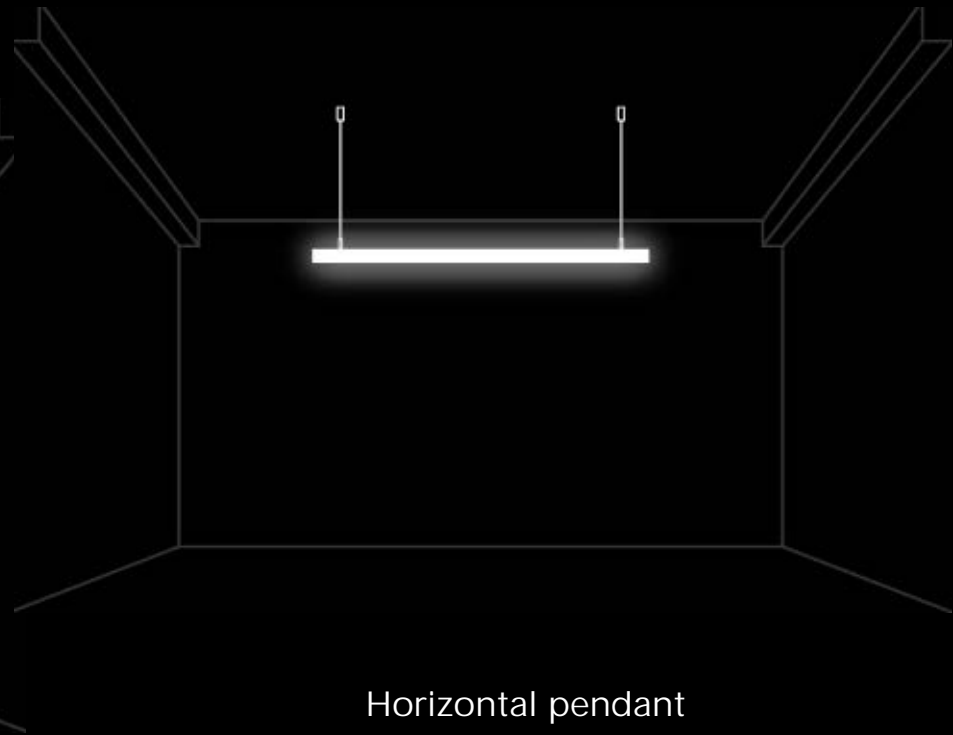

360° Neon Tube Light Introduction

- Office
- Commercial place
- Residential Design
- Art Decoration
- Free Design.....

■ Size Options

- Options for the wires

Application

Pendant

Dual mounted

Surface mounted

joint circle

free style

free style

- Installation

Installation Manual

Vertical lifting accessories

V1.0

Slide-on ceiling

Screw-in ceiling

Please read this manual carefully before installation and use, and use it as the primary tool.
Please keep it after reading and maintaining this manual in that all parts of this product are clear in all use time.